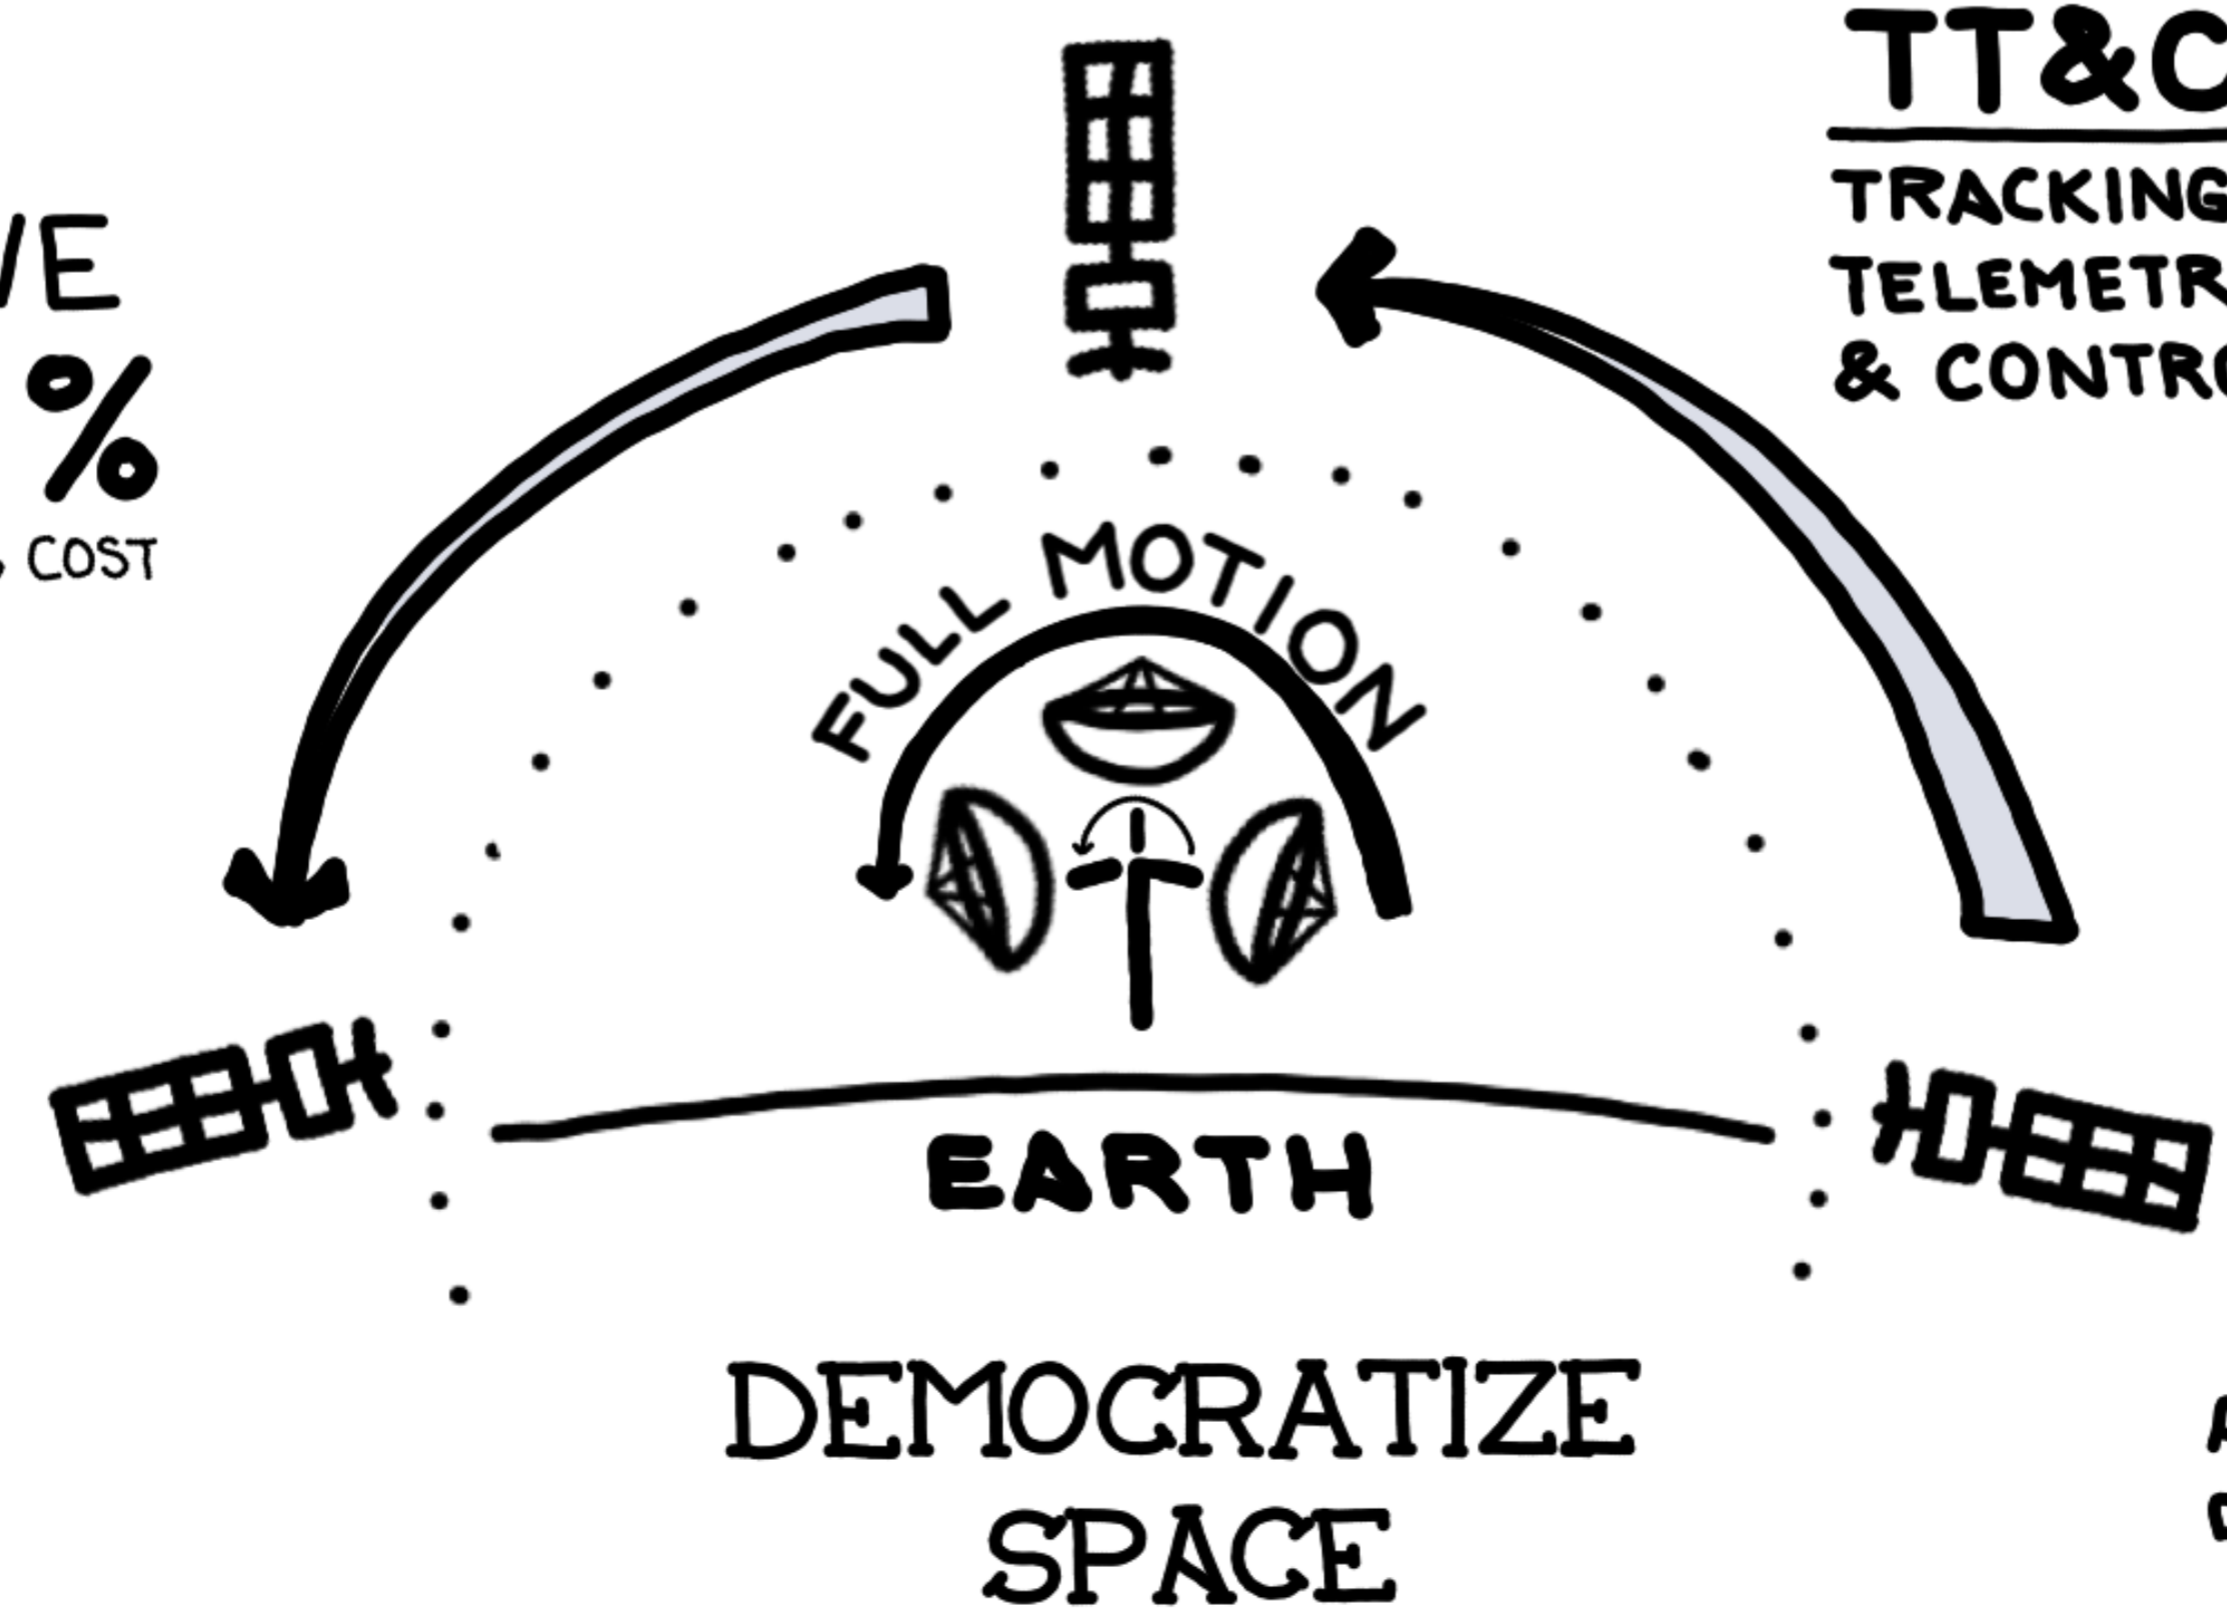

SAVE UP TO 80% OVER DIY GS COST

DEALING WITH CONTENTION
for GS time
DECONFLICT

efficient SCHEDULING
sufficient CAPACITY

NARROW BAND

GEO

LEO
LOW EARTH ORBIT (2,000 KILOMETERS)

AWS @awsgeek
GROUND STATION
SATELLITE COMMAND & CONTROL

GSaaS
GROUND STATION AS A SERVICE

- SOFTWARE DEFINED
- MODEM
 - RADIO

TT&C
TRACKING, TELEMETRY & CONTROL

ANTENNA GATEWAY

VITA-49
RF OVER IP

MINIMUM 2 ANTENNAS PER GROUND STATION