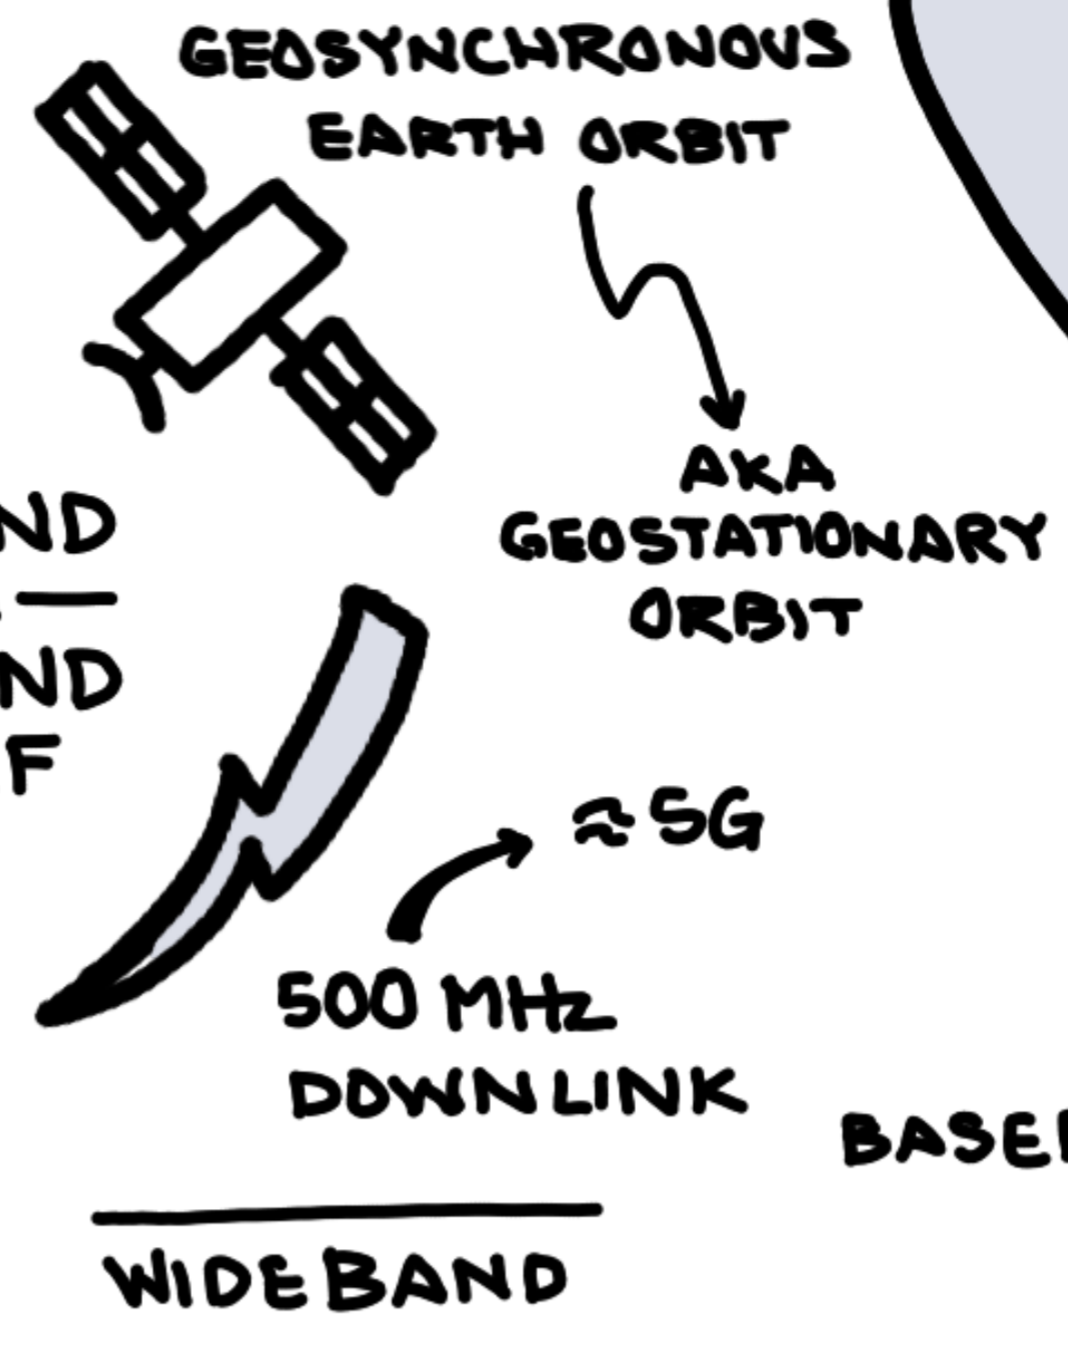

SAVE UP TO 80% OVER DIY GS COST

DEALING WITH CONTENTION
for GS time
DECONFLICT

efficient SCHEDULING
sufficient CAPACITY

NARROW BAND

GEO

LEO
LOW EARTH ORBIT (2,000 KILOMETERS)

AWS @awsgeek
GROUND STATION
SATELLITE COMMAND & CONTROL